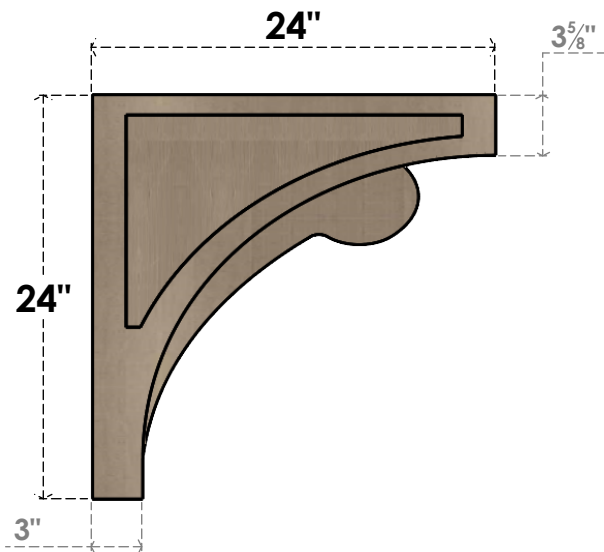

ITEM NUMBER: CORU06X24X24VIORCPR

6"W X 24"D X 24"H SERIES 1 THIN VIOLA ROUGH CEDAR TIMBERTHANE FAUX WOOD CORBEL, PRIMED

SIDE PROFILE

FRONT PROFILE

ISOMETRIC

EKENA MILLWORK
2300 WEST MAIN ST.
CLARKSVILLE, TX 75426
TOLL FREE: 866-607-0453
WWW.EKENAMILLWORK.COM

NOTES

1. INSTALLATION TO BE COMPLETED IN ACCORDANCE WITH MANUFACTURER'S SPECIFICATIONS.
2. DRAWING MAY NOT BE TO SCALE
3. THIS DRAWING IS INTENDED FOR DESIGN AND PLANNING PURPOSES ONLY.
4. ALL INFORMATION CONTAINED HEREIN WAS CURRENT AT THE TIME OF DEVELOPMENT BUT MUST BE REVIEWED AND APPROVED BY THE PRODUCT MANUFACTURER TO BE CONSIDERED ACCURATE.
5. TIMBERTHANE ARCHITECTURAL PRODUCTS ARE MADE FROM HIGH DENSITY URETHANE AND COME FACTORY PRIMED