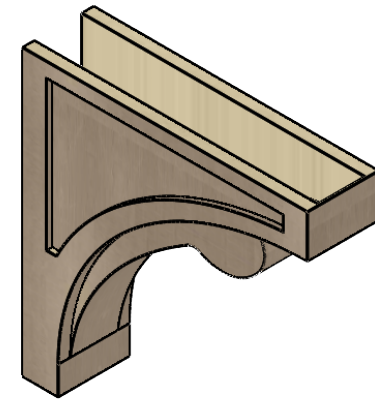

ITEM NUMBER: CORU06X24X24VIORCPR

6"W X 24"D X 24"H SERIES 1 THIN VIOLA ROUGH CEDAR TIMBERTHANE FAUX WOOD CORBEL, PRIMED

SIDE PROFILE

FRONT PROFILE

ISOMETRIC

EKENA MILLWORK
2300 WEST MAIN ST.
CLARKSVILLE, TX 75426
TOLL FREE: 866-607-0453
WWW.EKENAMILLWORK.COM

NOTES

1. INSTALLATION TO BE COMPLETED IN ACCORDANCE WITH MANUFACTURER'S SPECIFICATIONS.
2. DRAWING MAY NOT BE TO SCALE
3. THIS DRAWING IS INTENDED FOR DESIGN AND PLANNING PURPOSES ONLY.
4. ALL INFORMATION CONTAINED HEREIN WAS CURRENT AT THE TIME OF DEVELOPMENT BUT MUST BE REVIEWED AND APPROVED BY THE PRODUCT MANUFACTURER TO BE CONSIDERED ACCURATE.
5. TIMBERTHANE ARCHITECTURAL PRODUCTS ARE MADE FROM HIGH DENSITY URETHANE AND COME FACTORY PRIMED