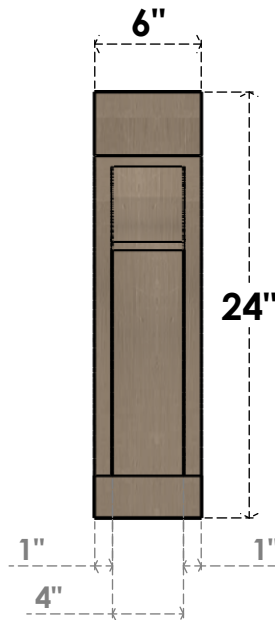

ITEM NUMBER: CORU06X24X24VIORCPR

6"W X 24"D X 24"H SERIES 1 THIN VIOLA ROUGH CEDAR TIMBERTHANE FAUX WOOD CORBEL, PRIMED

SIDE PROFILE

FRONT PROFILE

ISOMETRIC

EKENA MILLWORK
2300 WEST MAIN ST.
CLARKSVILLE, TX 75426
TOLL FREE: 866-607-0453
WWW.EKENAMILLWORK.COM

NOTES

1. INSTALLATION TO BE COMPLETED IN ACCORDANCE WITH MANUFACTURER'S SPECIFICATIONS.
2. DRAWING MAY NOT BE TO SCALE
3. THIS DRAWING IS INTENDED FOR DESIGN AND PLANNING PURPOSES ONLY.
4. ALL INFORMATION CONTAINED HEREIN WAS CURRENT AT THE TIME OF DEVELOPMENT BUT MUST BE REVIEWED AND APPROVED BY THE PRODUCT MANUFACTURER TO BE CONSIDERED ACCURATE.
5. TIMBERTHANE ARCHITECTURAL PRODUCTS ARE MADE FROM HIGH DENSITY URETHANE AND COME FACTORY PRIMED